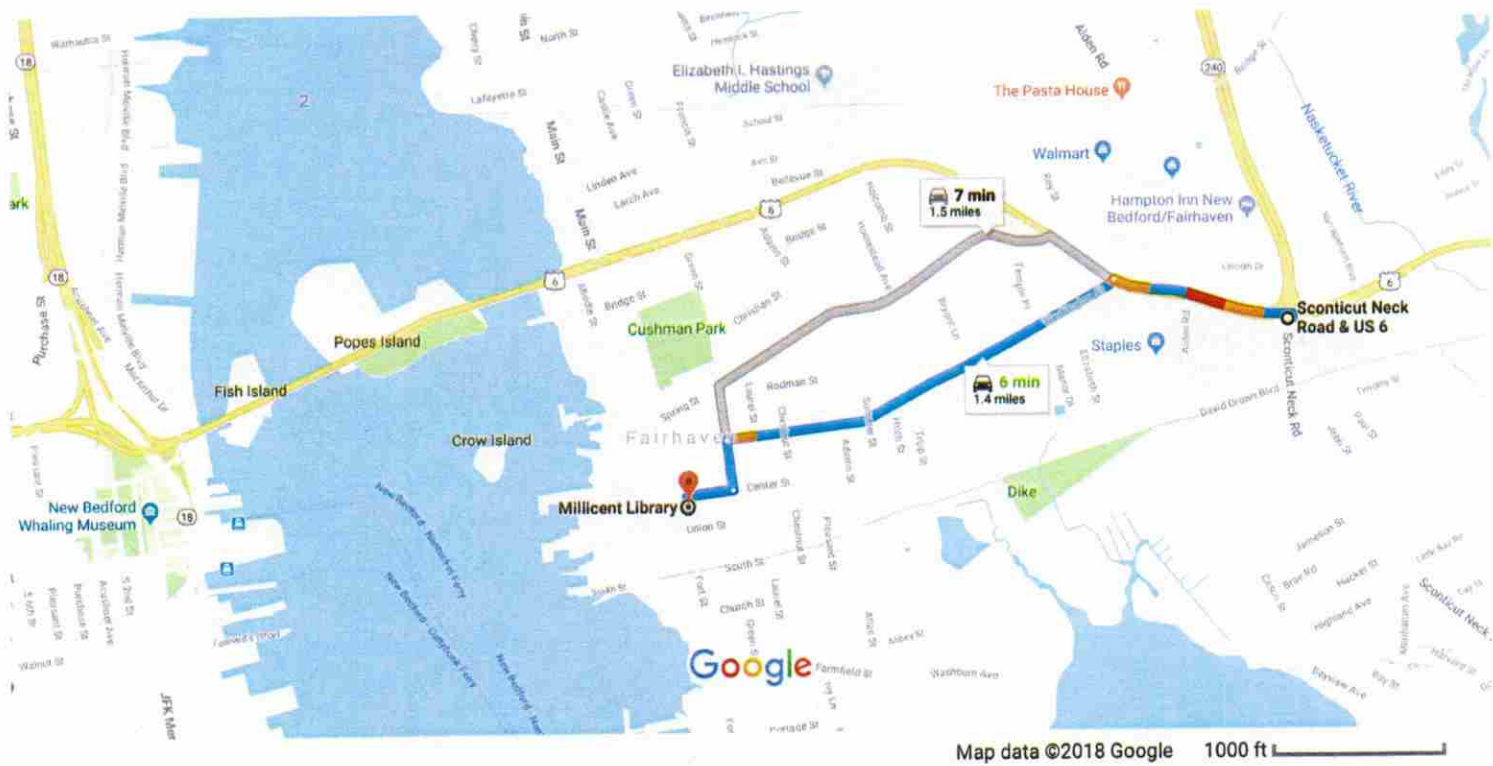

DIRECTIONS TO THE MILLICENT LIBRARY FROM SCONTICUT NECK DRIVE

Please follow the Google Map instructions on the accompanying map. Please note that this map was made at 4:30 PM (at "Rush Hour").

Scenticut Neck Rd & US-6

Fairhaven, MA 02719

- ↑ 1. Head east on US-6 W toward Scenticut Neck Rd 0.4 mi

- ↶ 2. Turn left onto Washington St 0.8 mi

- ↶ 3. Turn left onto Green St 0.1 mi

- ↷ 4. Turn right at the 1st cross street onto Center St
i Destination will be on the left 466 ft

Millicent Library

45 Center St, Fairhaven, MA 02719